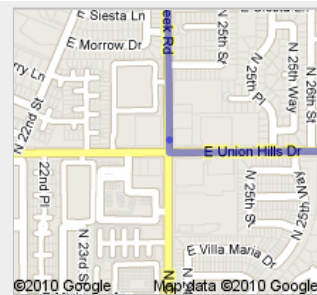

1. Head **north** on **N 60th St** toward **E Carefree Hwy**

go 0.1 mi  
total 0.1 mi

 2. Turn **left** at **E Carefree Hwy**  
About 2 mins

go 0.7 mi  
total 0.8 mi

 3. Turn **left** at **N Cave Creek Rd**  
About 24 mins

go 10.9 mi  
total 11.7 mi

 4. Turn **left** at **E Union Hills Dr**  
About 2 mins

go 1.0 mi  
total 12.7 mi

 5. Turn **right** at **N 32nd St**  
Destination will be on the left

go 0.2 mi  
total 12.9 mi

**Paradise Valley Community College**  
18401 North 32nd Street, Phoenix, AZ 85032 - (602) 787-6500

These directions are for planning purposes only. You may find that construction projects, traffic, weather, or other events may cause conditions to differ from the map results, and you should plan your route accordingly. You must obey all signs or notices regarding your route.