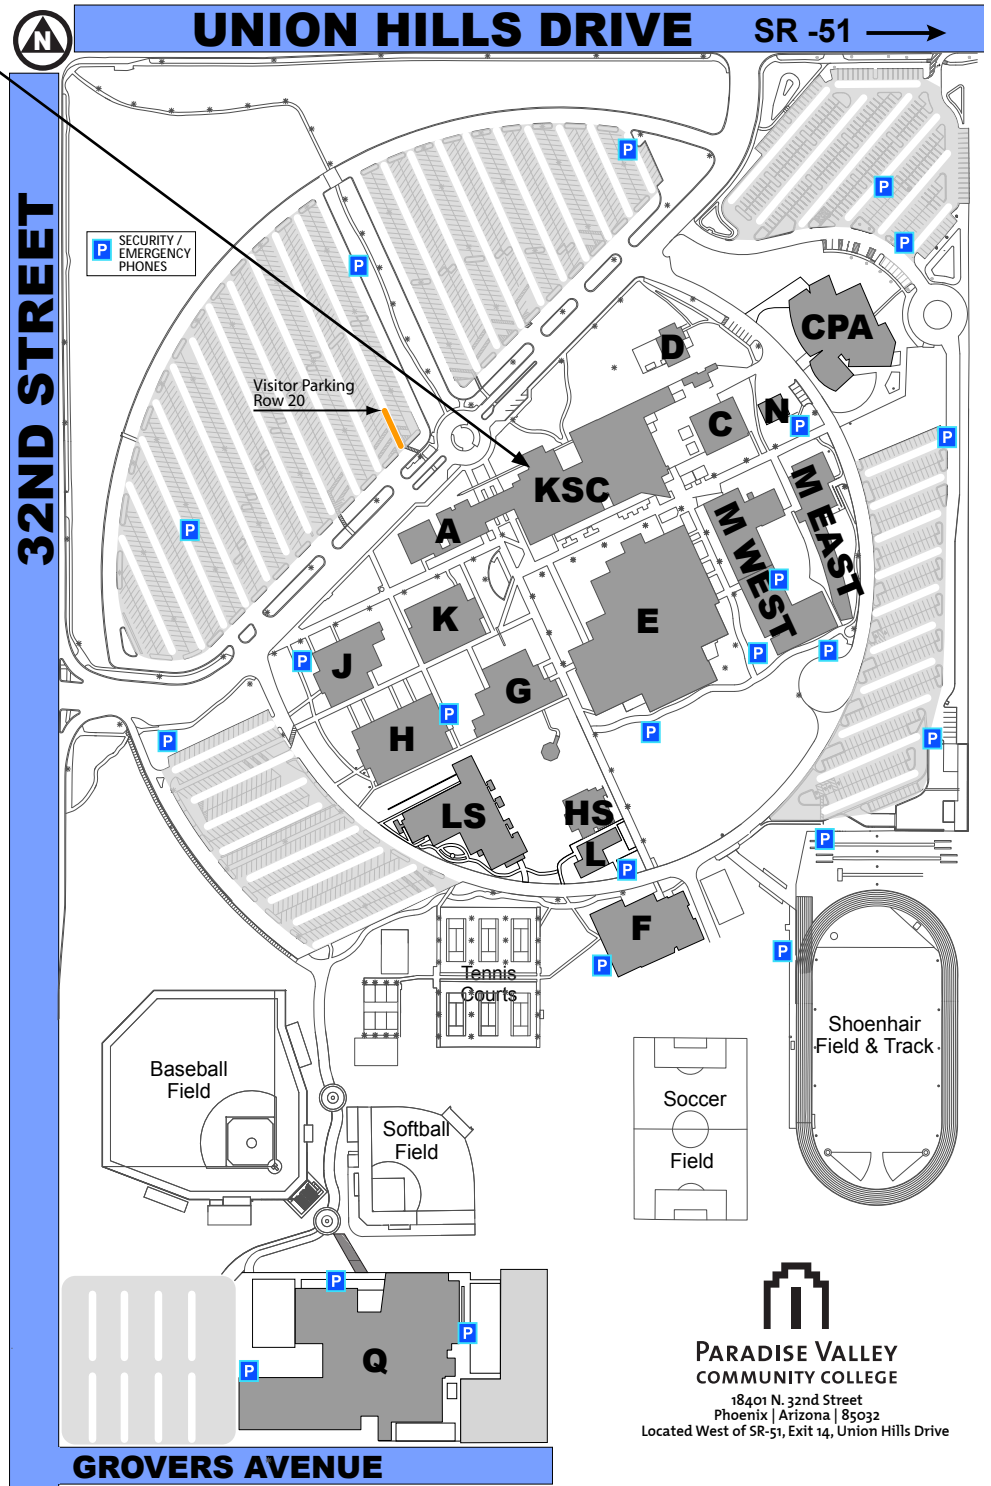

Welcome to PVCC! For Information and directions, go to KSC Building to the New Student Information Center

DIRECTORY

- A ADMINISTRATION BUILDING**
Development & Community Relations Office
Information Technology Services
Conference Rooms: A122, A140
- C PHYSICAL PLANT**
Deliveries
- CPA CENTER FOR THE PERFORMING ARTS**
Classrooms: CPA113, CPA149
Theatre
Lobby Art Gallery
Rehearsal Rooms & Green Room
- D D BUILDING**
Headstart Program
- E LEARNING RESOURCES COMPLEX**
Library Services Division
Faculty Offices
Classrooms: E132 - E154
Buxton Southwest Art Collection
Center for Distance Learning
Computer Commons
Learning Support Center (Tutoring)
Library - Jo & Warren Buxton Library
Media Services
- F FITNESS CENTER**
Health & Exercise Science / Dance Division
Faculty Offices
Classrooms: F109 - F131
Athletics Training Room: F134
- G G BUILDING**
Classrooms: G136 - G138
Labs: G139 - G147
Conference Rooms: G126
Institutional Effectiveness Office
Nursing
- H H BUILDING**
Classrooms: H101 - H104
Labs: H107, H113, H127-H129
- HS HEALTH SCIENCES BUILDING**
Classroom: HS103
Labs: HS108 - HS115
- J J BUILDING**
Business & Information Technology Division
Faculty Offices
Classrooms: J136 - J140
Conference Rooms: J126
Art Studio J-141
- K K BUILDING**
Classrooms: K101 - K117
- KSC KRANITZ STUDENT CENTER**
Lower Level
Counseling & Personal Development Division
Faculty Offices
Academic Advising
Admissions, Registration & Records
Bookstore
Cafeteria
Career Services & Job Placement
Cashier
Disability Resource Center
Financial Aid
New Student & Information Center
Public Safety Office
Puma Press
Student Development / Special Services
Student Life Center