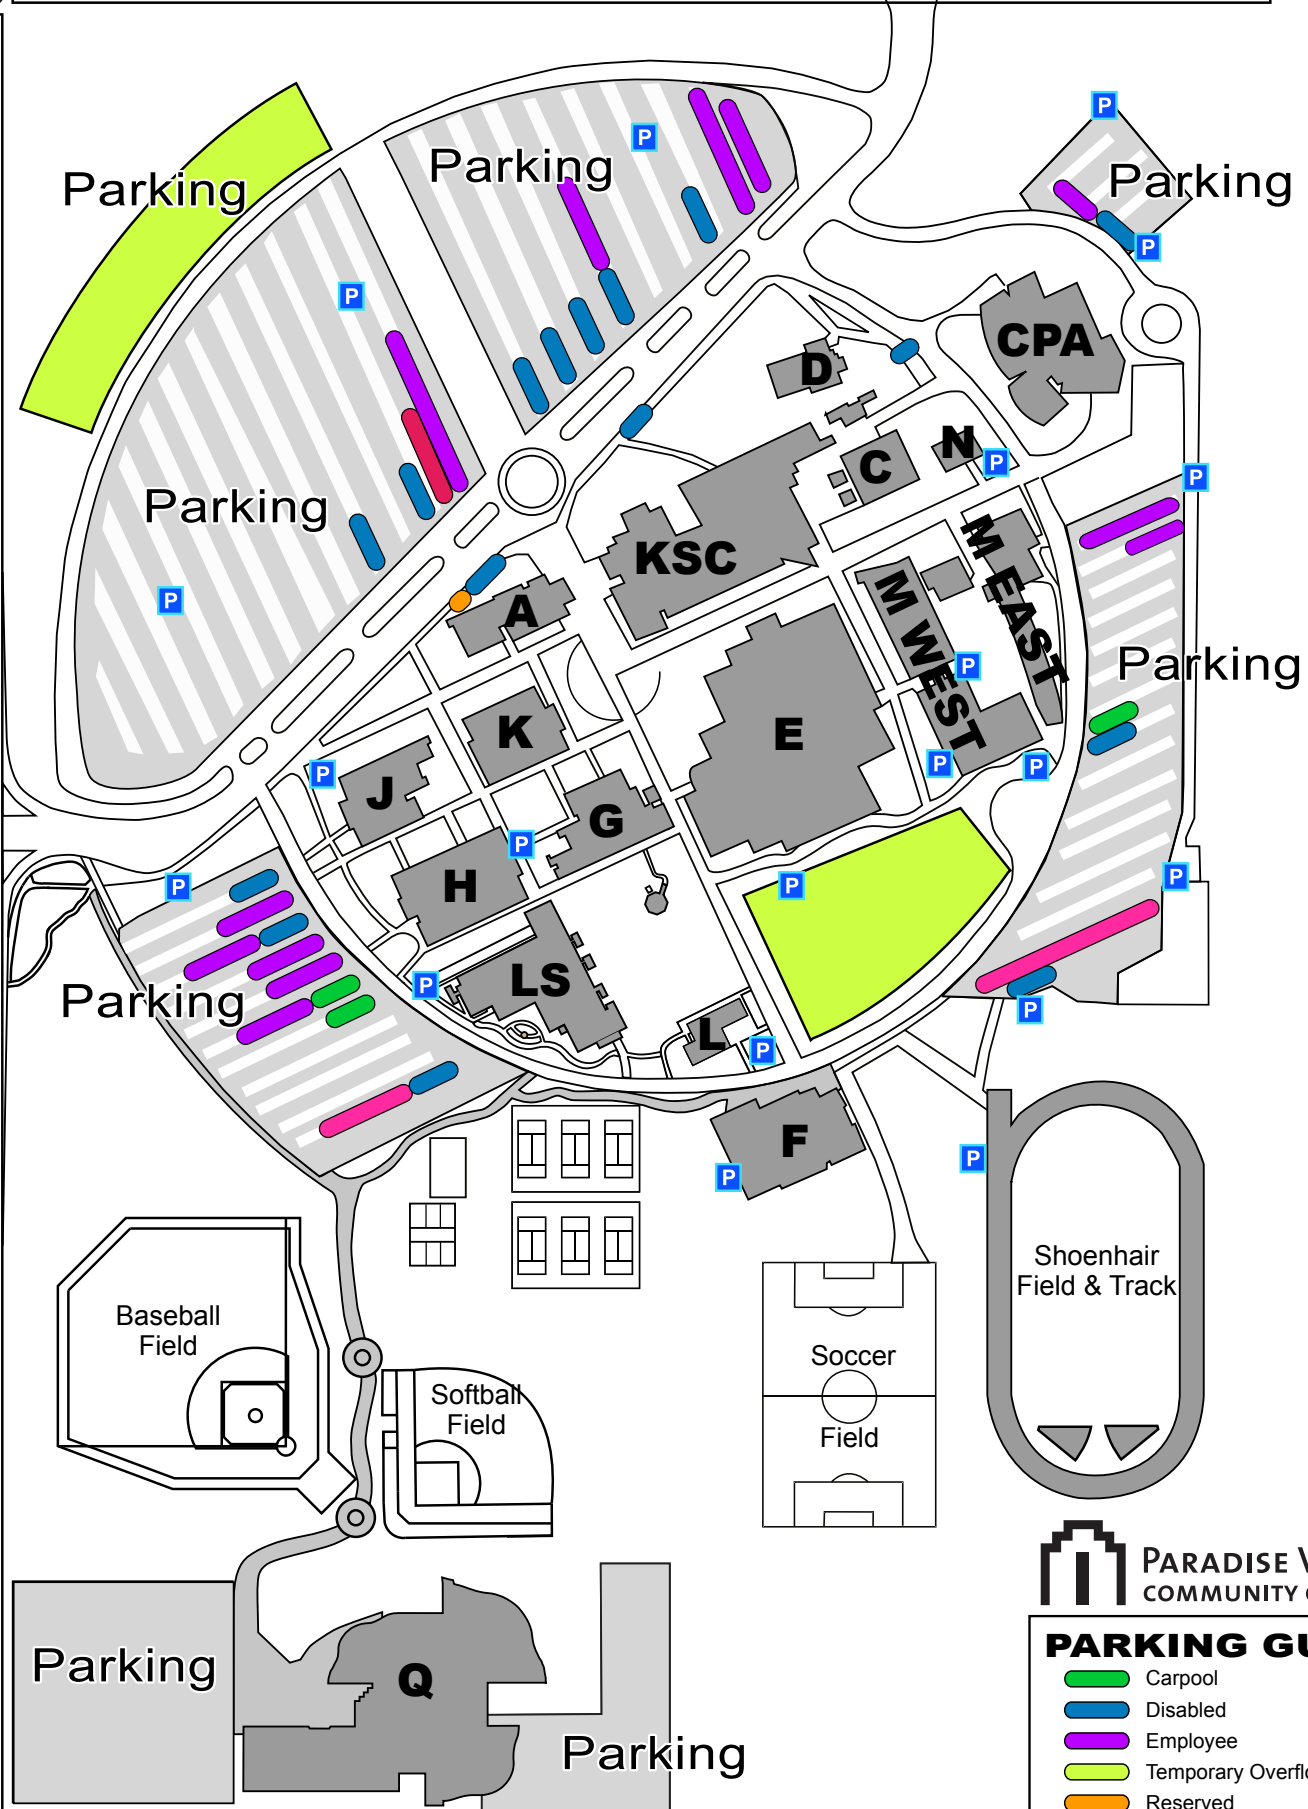

UNION HILLS ROAD

32ND STREET

GROVERS AVE

PARKING GUIDE	
	Carpool
	Disabled
	Employee
	Temporary Overflow Parking
	Reserved
	Senior Fitness
	Visitor
	Emergency Phone