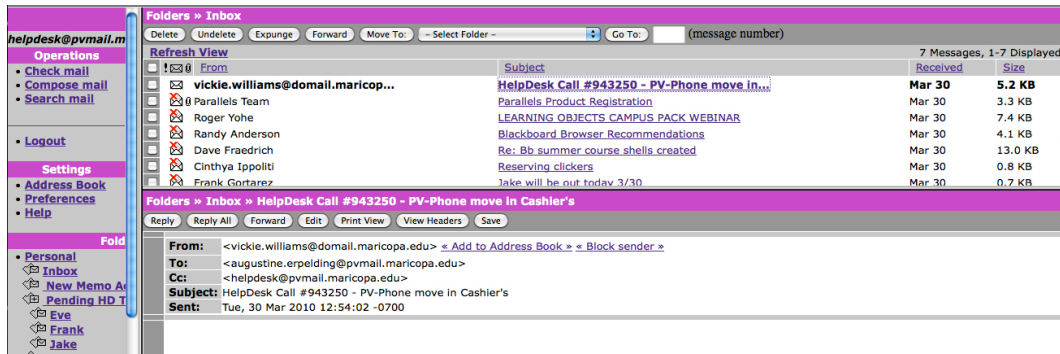

6. Your screen will look similar to the one below